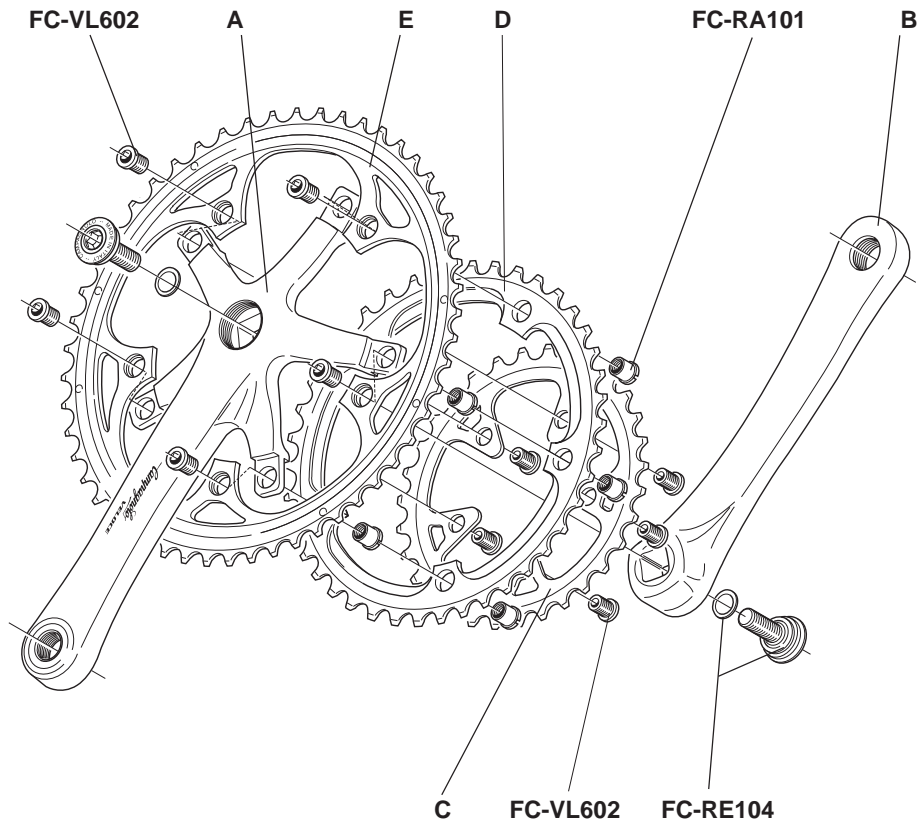

B	L170	FC-VL723
	L172,5	FC-VL725
	L175	FC-VL727

C	Z39	FC-MI039
	Z42	FC-MI042

D	Z52 for 39	FC-VL152
	Z52 for 42	FC-MI352
	Z53 for 39	FC-MI153

**VELOCE
TRIPLE**

A	L170	FC-VL734
	L175	FC-VL736

B	L170	FC-VL735
	L175	FC-VL737

C	Z30	FC-MI730
----------	-----	----------

D	Z42 for 30	FC-VL142
----------	------------	----------

E	Z52	FC-MI352
----------	-----	----------

CHRONO / TRIATHLON CHAINRINGS

9 SPEED	REC 10 SPEED	CHO 10 SPEED
FC-TH155: 55 for 42	FC-RETH155: 55 for 42	FC-CHTH155: 55 for 42
FC-TH255: 55 for 44	FC-RETH255: 55 for 44	FC-CHTH255: 55 for 44

9 SPEED	REC 10 SPEED	CHO 10 SPEED
FC-TH154: 54 for 42	FC-RETH154: 54 for 42	FC-CHTH154: 54 for 42
FC-TH254: 54 for 44	FC-RETH254: 54 for 44	FC-CHTH254: 54 for 44

9 / 10 SPEED

FC-TH144: Z44

9 / 10 SPEED

FC-TH142: Z42