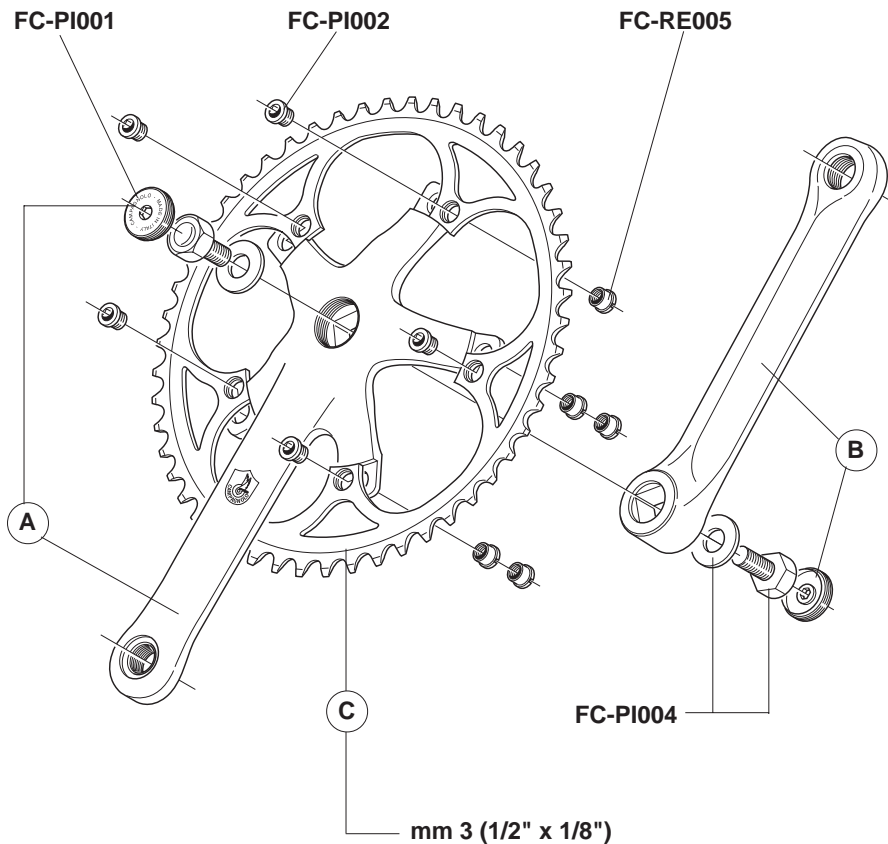

RECORD PISTA

A	L165	FC-PI265
	L170	FC-PI270

B	L165	FC-PI165
	L170	FC-PI170

C	Z47	FC-PI047
	Z48	FC-PI048
	Z49	FC-PI049
	Z50	FC-PI050
	Z51	FC-PI051
	Z52	FC-PI052