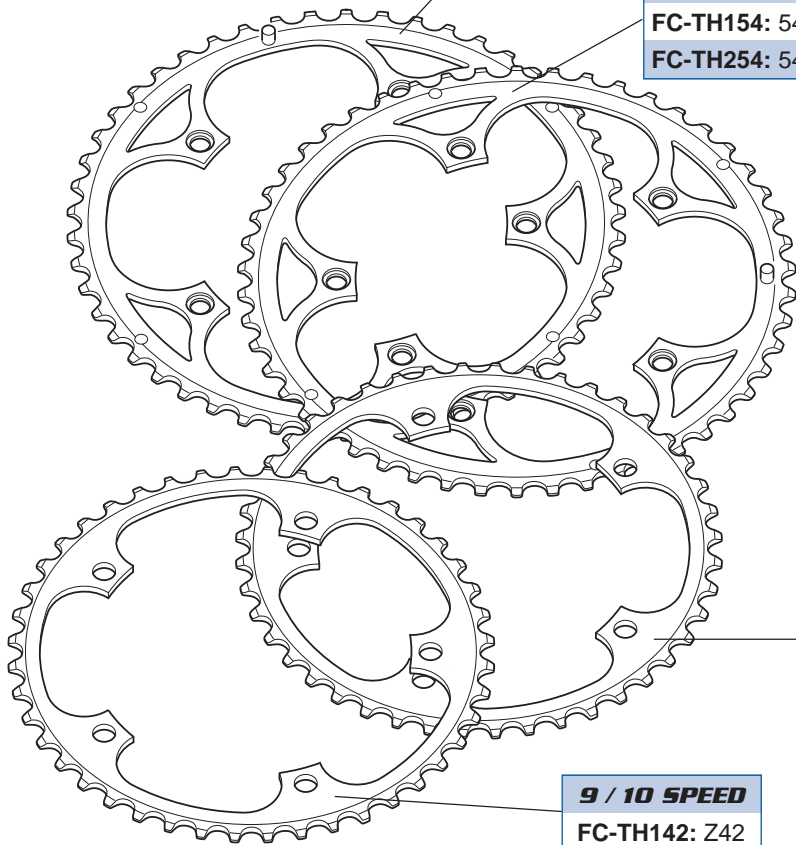

B	L170	FC-VL723
	L172,5	FC-VL725
	L175	FC-VL727

C	Z39	FC-MI039
	Z42	FC-MI042

D	Z52 for 39	FC-VL152
	Z52 for 42	FC-MI352
	Z53 for 39	FC-MI153

**VELOCE
TRIPLE**

A	L170	FC-VL734
	L175	FC-VL736

B	L170	FC-VL735
	L175	FC-VL737

C	Z30	FC-MI730
----------	-----	----------

D	Z42 for 30	FC-VL142
----------	------------	----------

E	Z52	FC-MI352
----------	-----	----------

CHRONO / TRIATHLON CHAINRINGS

9 SPEED	REC 10 SPEED	CHO 10 SPEED
FC-TH155: 55 for 42	FC-RETH155: 55 for 42	FC-CHTH155: 55 for 42
FC-TH255: 55 for 44	FC-RETH255: 55 for 44	FC-CHTH255: 55 for 44

9 SPEED	REC 10 SPEED	CHO 10 SPEED
FC-TH154: 54 for 42	FC-RETH154: 54 for 42	FC-CHTH154: 54 for 42
FC-TH254: 54 for 44	FC-RETH254: 54 for 44	FC-CHTH254: 54 for 44

9 / 10 SPEED

FC-TH144: Z44

9 / 10 SPEED

FC-TH142: Z42