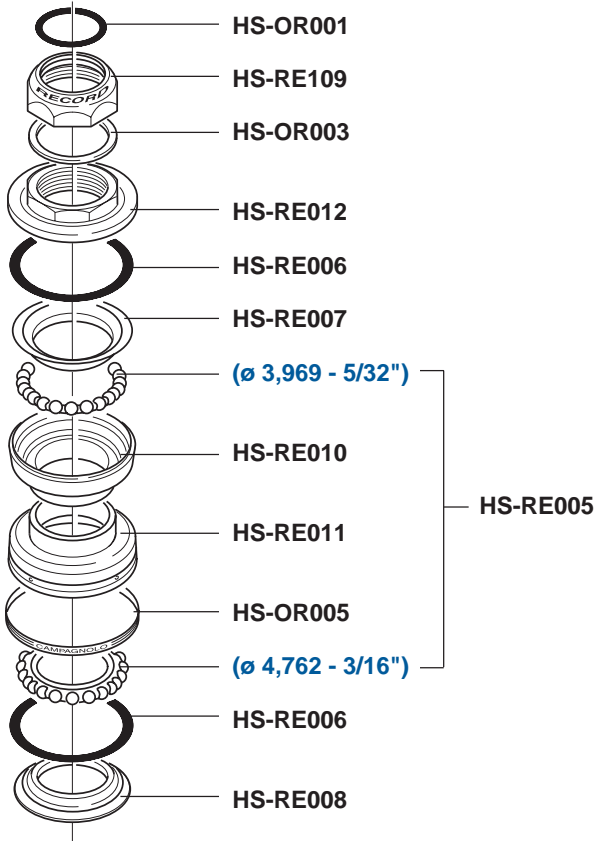

**RECORD
HS00-RE**