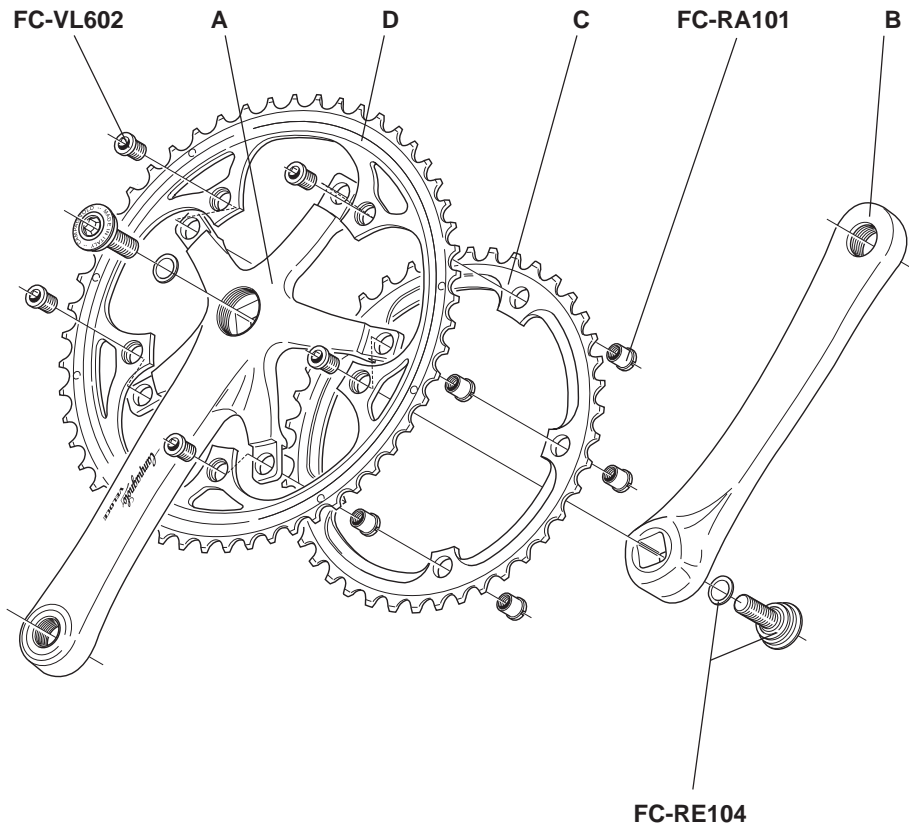

VELOCE

A	L170	FC-VL722
	L172,5	FC-VL724
	L175	FC-VL726

B	L170	FC-VL723
	L172,5	FC-VL725
	L175	FC-VL727

C	Z39	FC-MI039
	Z42	FC-MI042

D	Z52 for 39	FC-VL152
	Z52 for 42	FC-MI352
	Z53 for 39	FC-MI153