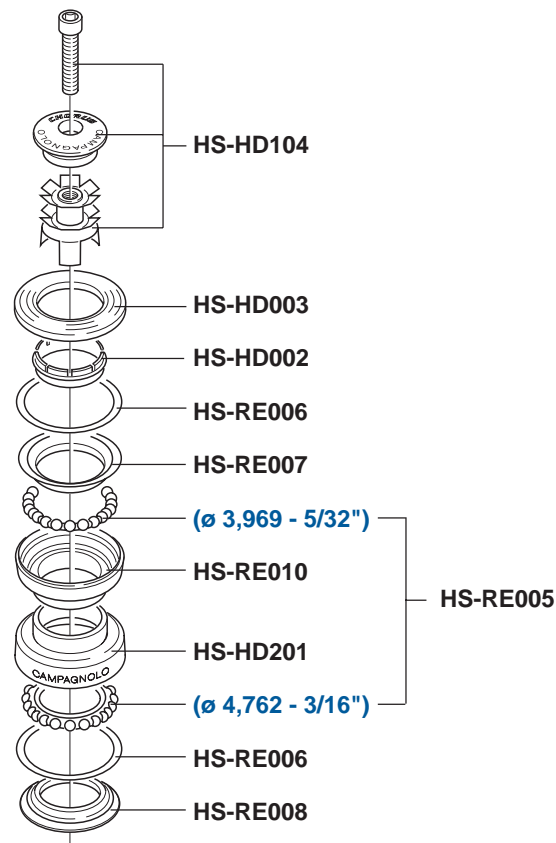

**RECORD
HS00-RE**

**RECORD THREADLESS
1": HS00-RETH
1 1/8": HS00-RETHOS**

CHORUS HS00-CH

CHORUS THREADLESS HS00-CHTH

RECORD
TITANIUM / CARBON
SP99-RE272T / SP00-RE272C

CHORUS
SP00-CH272

RECORD

**BB99-RE02IT
BB99-RE02BC**

CHORUS

**BB99-CH02IT
BB99-CH02BC**

AC-H

111mm

BB00-AH11IT
BB00-AH11BC

115,5 mm

BB00-AH15IT
BB00-AH15BC

AC-S