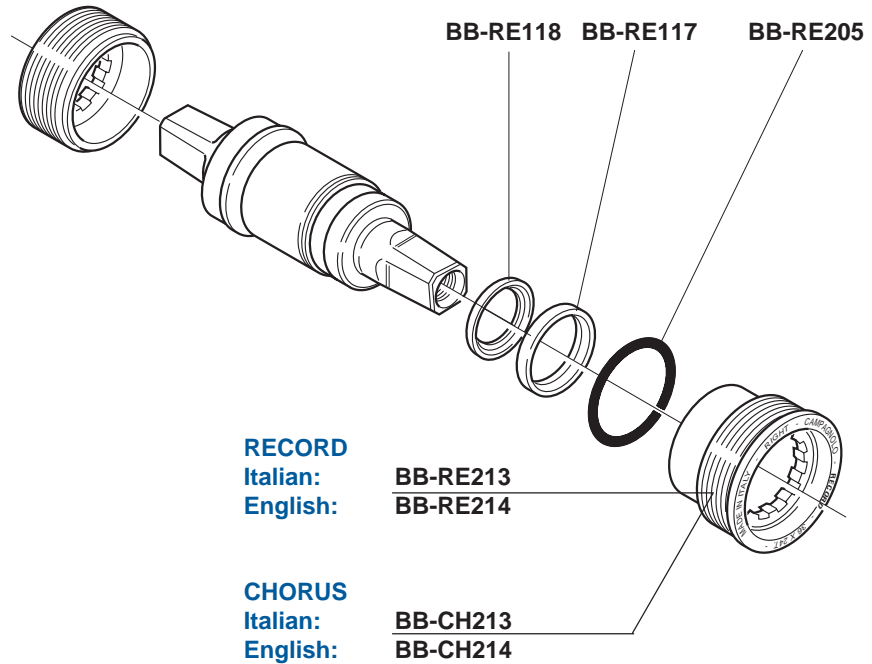

**RECORD
HS00-RE**

**RECORD THREADLESS
1": HS00-RETH
1 1/8": HS00-RETHOS**

CHORUS HS00-CH

CHORUS THREADLESS HS00-CHTH

RECORD
TITANIUM / CARBON
SP99-RE272T / SP00-RE272C

CHORUS
SP00-CH272

RECORD

**BB99-RE02IT
BB99-RE02BC**

CHORUS

**BB99-CH02IT
BB99-CH02BC**

AC-H

111mm

BB00-AH11IT
BB00-AH11BC

115,5 mm

BB00-AH15IT
BB00-AH15BC

AC-S