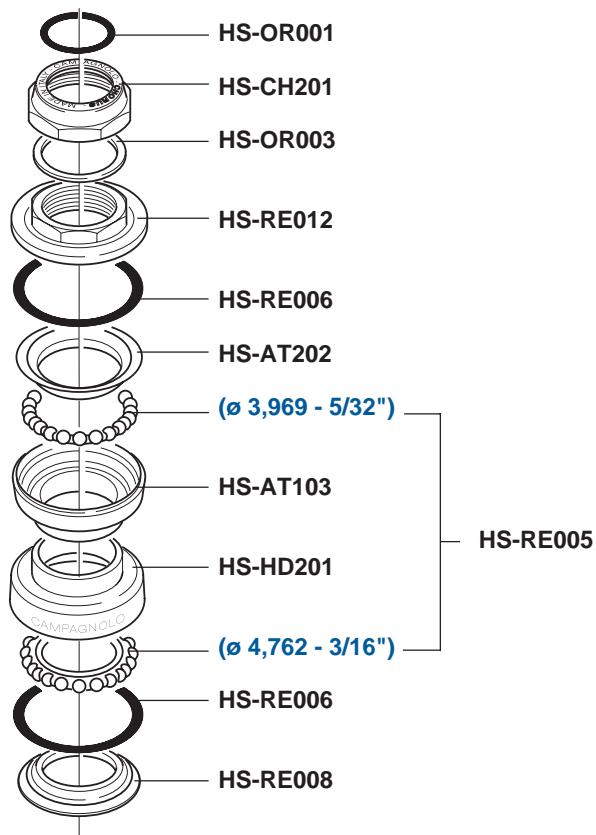

Headset.....	78
Bottom bracket.....	83
Frame preparation.....	88
Cranks / chainrings.....	90
Hubs & wheels.....	93
Sprockets / chains.....	96
Recommended tools.....	97

Glossary.....	98
Spare Parts Centers.....	99

**RECORD
HS00-RE**

**RECORD THREADLESS
1": HS00-RETH
1 1/8": HS00-RETHOS**

CHORUS HS00-CH

CHORUS THREADLESS HS00-CHTH

RECORD
TITANIUM / CARBON
SP99-RE272T / SP00-RE272C

CHORUS
SP00-CH272

RECORD

**BB99-RE02IT
BB99-RE02BC**

CHORUS

**BB99-CH02IT
BB99-CH02BC**

AC-H

111mm

BB00-AH11IT
BB00-AH11BC

115,5 mm

BB00-AH15IT
BB00-AH15BC

AC-S