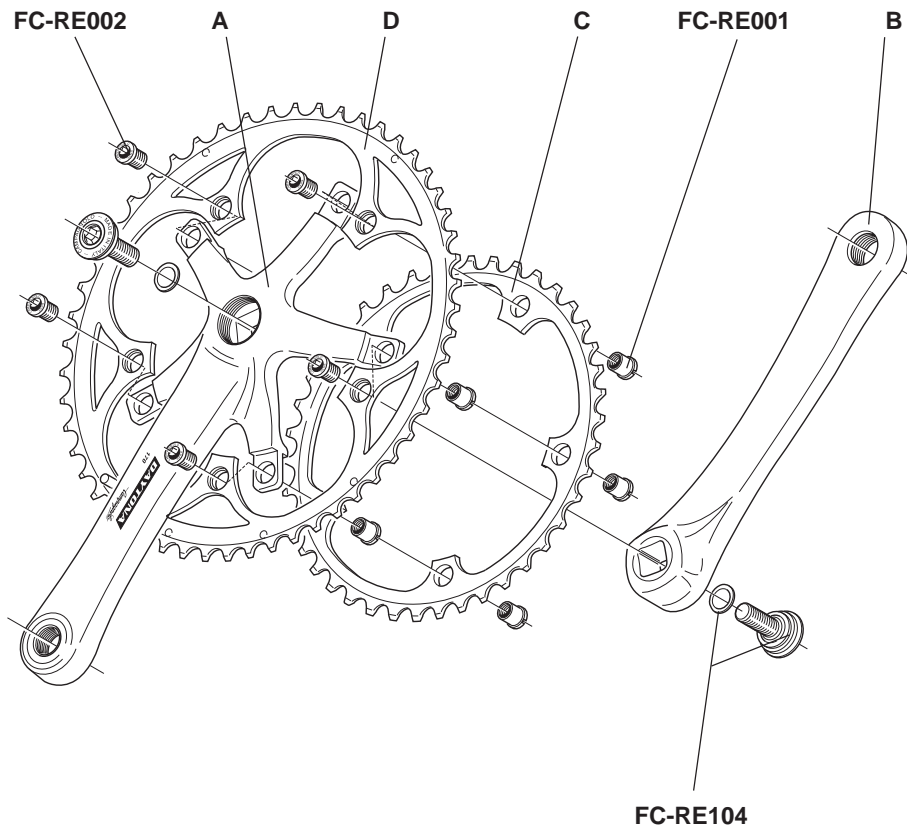

DAYTONA

A	L170	FC-DA716
	L172,5	FC-DA718
	L175	FC-DA720

B	L170	FC-DA717
	L172,5	FC-DA719
	L175	FC-DA721

C	Z39	FC-RE039
	Z42	FC-RE042

D	Z52 for 39	FC-AT152
	Z52 for 42	FC-AT352
	Z53 for 39	FC-AT153