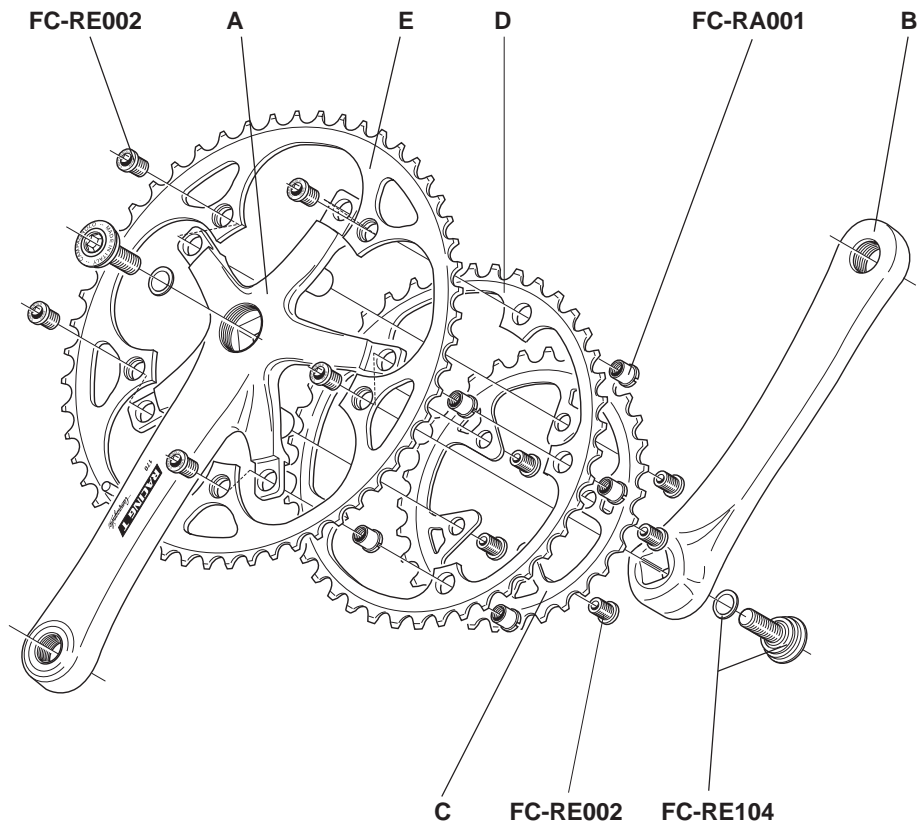

RACING TRIPLE

A	L170	FC-RA752
	L175	FC-RA754

B	L170	FC-RA753
	L175	FC-RA755

C	Z30	FC-RA630

D	Z40	FC-RA040
	Z42 for 30	FC-RA042

E	Z50	FC-RA050
	Z52	FC-AT352