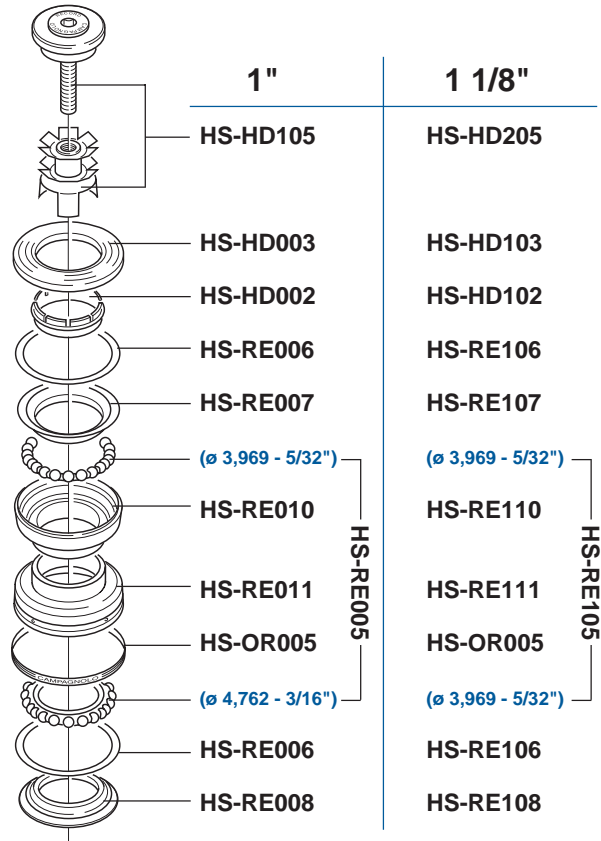

**RECORD THREADLESS
1": HS00-RETH
1 1/8": HS00-RETHOS**