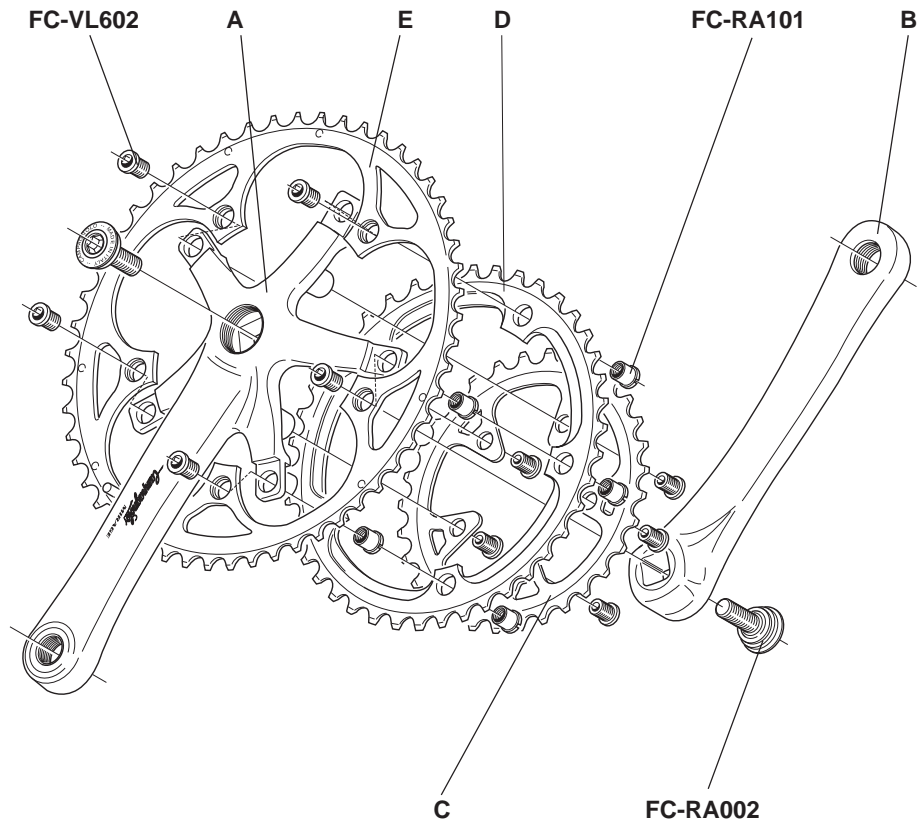

MIRAGE TRIPLE FC-21MI3

A	L170	FC-MI696
	L175	FC-MI697

B	L170	FC-MI694
	L175	FC-MI695

C	Z32	FC-MI732

D	Z42	FC-MI742

E	Z52	FC-MI352