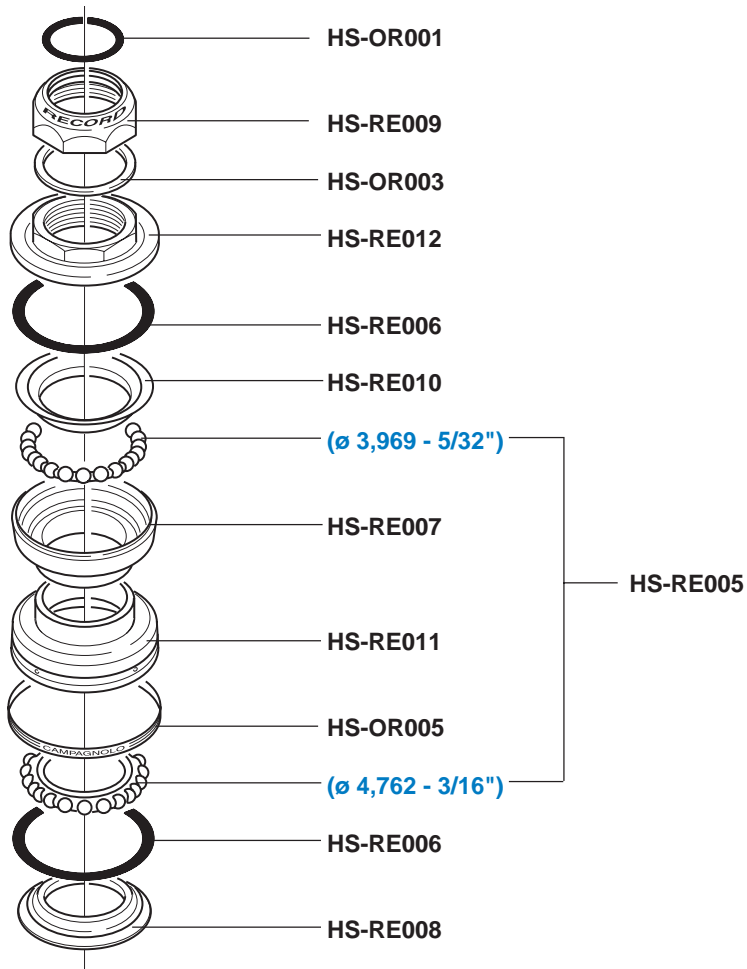

Record Titanium MK2 9 Speed.....	71
Chorus MK2 9 Speed.....	72
Athena MK2 9 Speed.....	72
Veloce 9 Speed.....	73
Mirage 9 Speed.....	74
8 Speed.....	75

PEDALI ♦ PEDALS ♦ PEDALE ♦ PEDALES

Record PRO-FIT	76
Chorus PRO-FIT	77
Veloce PRO-FIT	78
PRO-FIT spare parts	79
PRO-FIT spare parts (blister-packed).....	80

CAVI E GUAINA ♦ CABLES AND CASINGS ♦ KABELN UND HÜLLEN ♦ CABLES ET GAINES

Complete sets.....	81
Spare parts.....	82

VARI ♦ VARIOUS ♦ VERSCHIEDENES ♦ DIVERSES

Cable guide plates / Ergopower blocks / 8 Speed adapter kit for 9 Speed.....	83

RUOTE ♦ WHEELS ♦ LAUFRÄDER ♦ ROUES

Bora 9 Speed.....	84
Shamal 9 Speed.....	87
Shamal Pista.....	90
Vento 9 Speed.....	93
Nucleon 9 Speed.....	96
Electron 9 Speed.....	99
Proton 9 Speed.....	102

Glossary.....	105

RECORD
HS-21RE