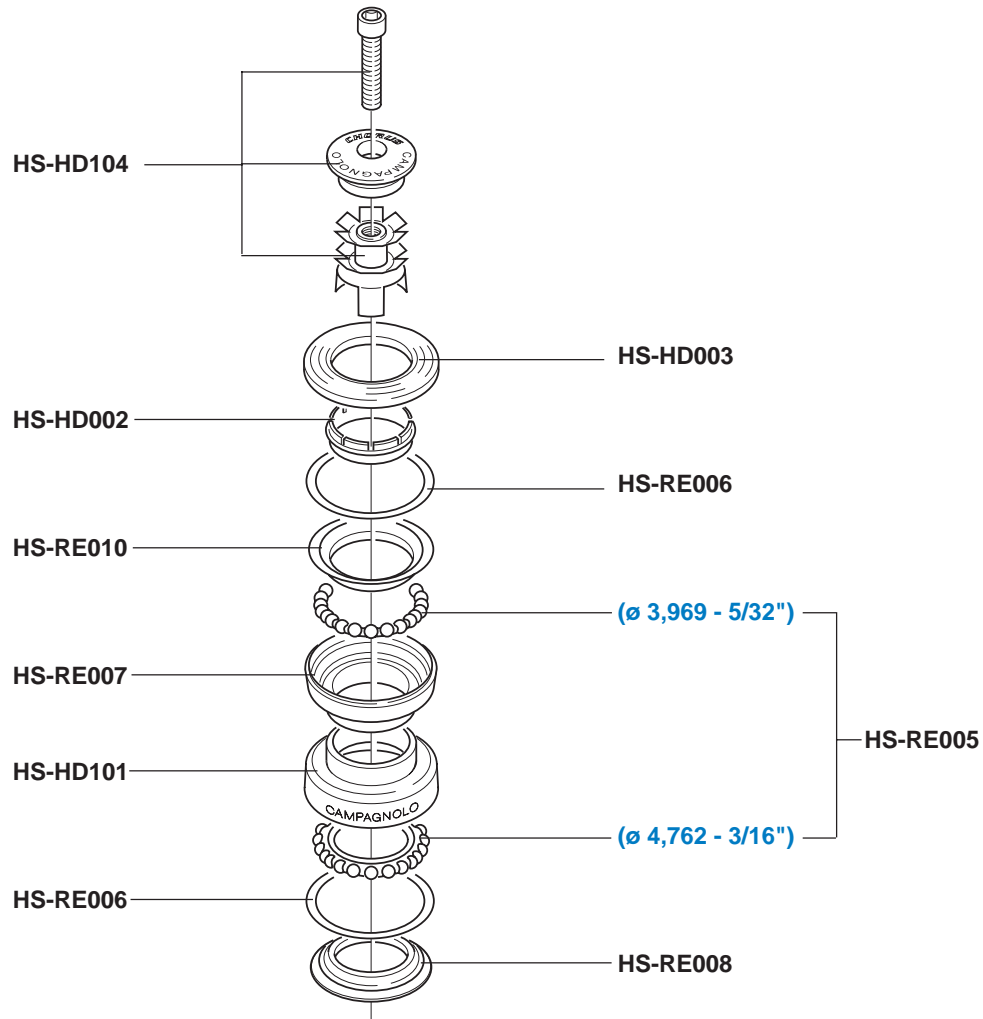

CHORUS THREADLESS HS-01CHHD