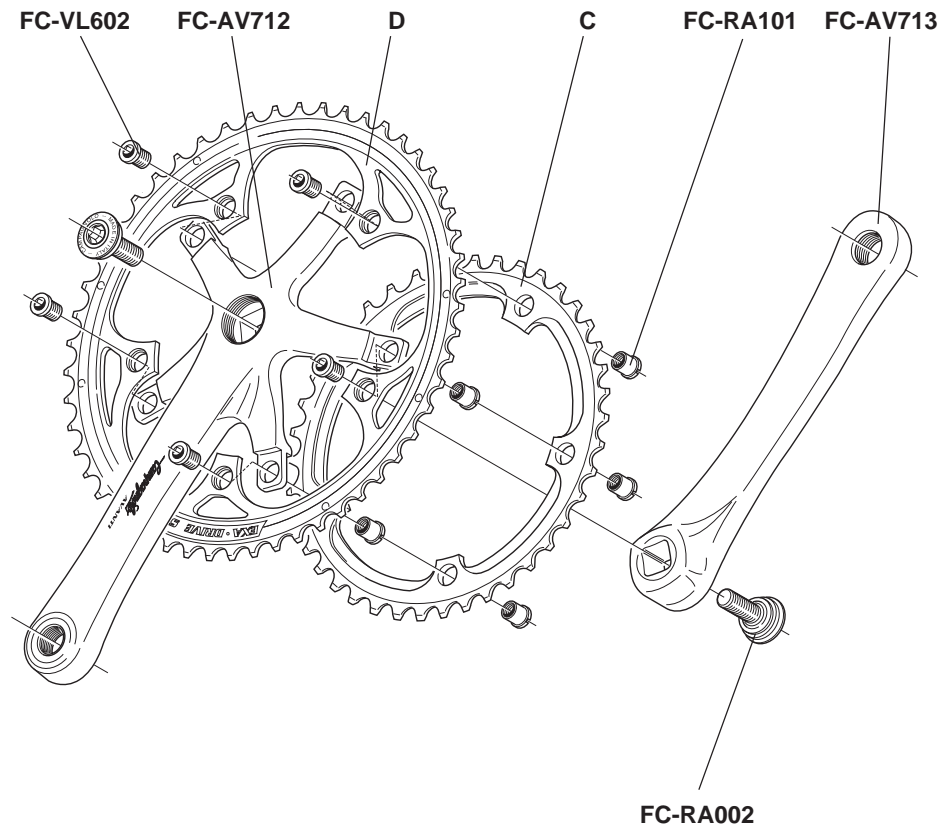

C	Z39	FC-MI039
	Z42	FC-MI042

D	Z53 for 39	FC-AV583
	Z52 for 42	FC-AV552

TRIATHLON CHAINRINGS

FC-TH155: 55 for 42

FC-TH255: 55 for 44

FC-TH154: 54 for 42

FC-TH254: 54 for 44

FC-TH144: Z44