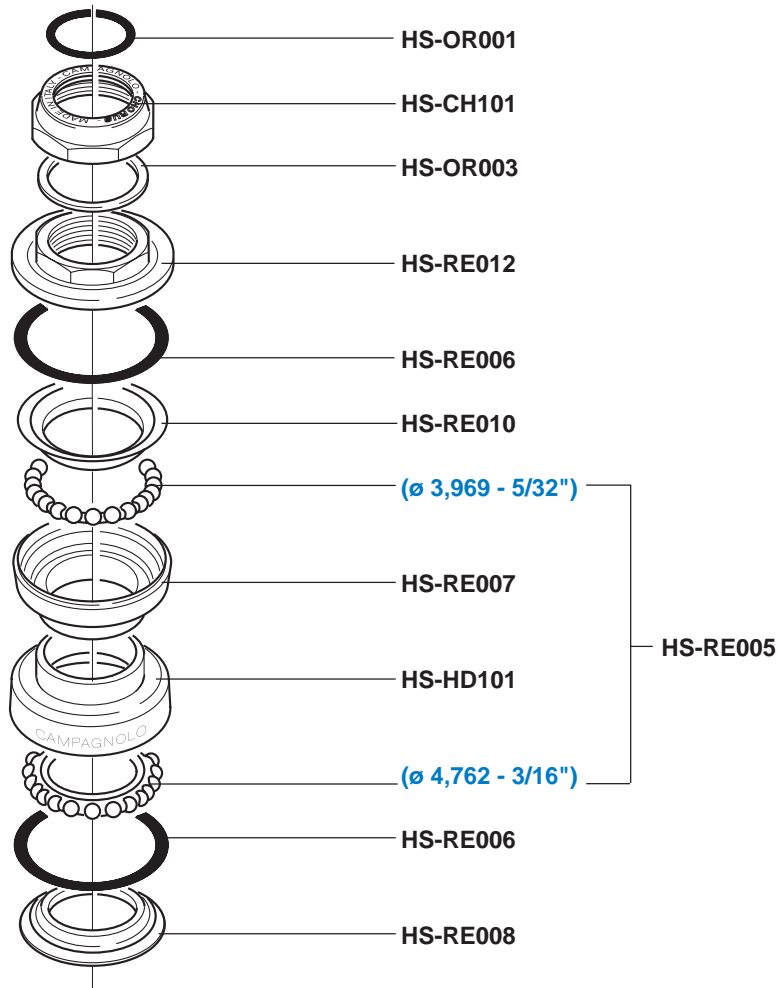

Bora 9 Speed	84
Shamal 9 Speed	87
Shamal Pista.....	90
Vento 9 Speed	93
Nucleon 9 Speed	96
Electron 9 Speed	99
Proton 9 Speed	102

Glossary.....	105
---------------	-----

RECORD
HS-21RE

**RECORD
THREADLESS
HS-01REHD**

**CHORUS
HS-21CH**

CHORUS THREADLESS HS-01CHHD

ATHENA
HS-21AT

**RECORD
TITANIUM
SP-30RE**

RECORD
IT: BB-31RECART
BC: BB-33RECART

CHORUS

IT: BB-01CHCART

BC: BB-03CHCART