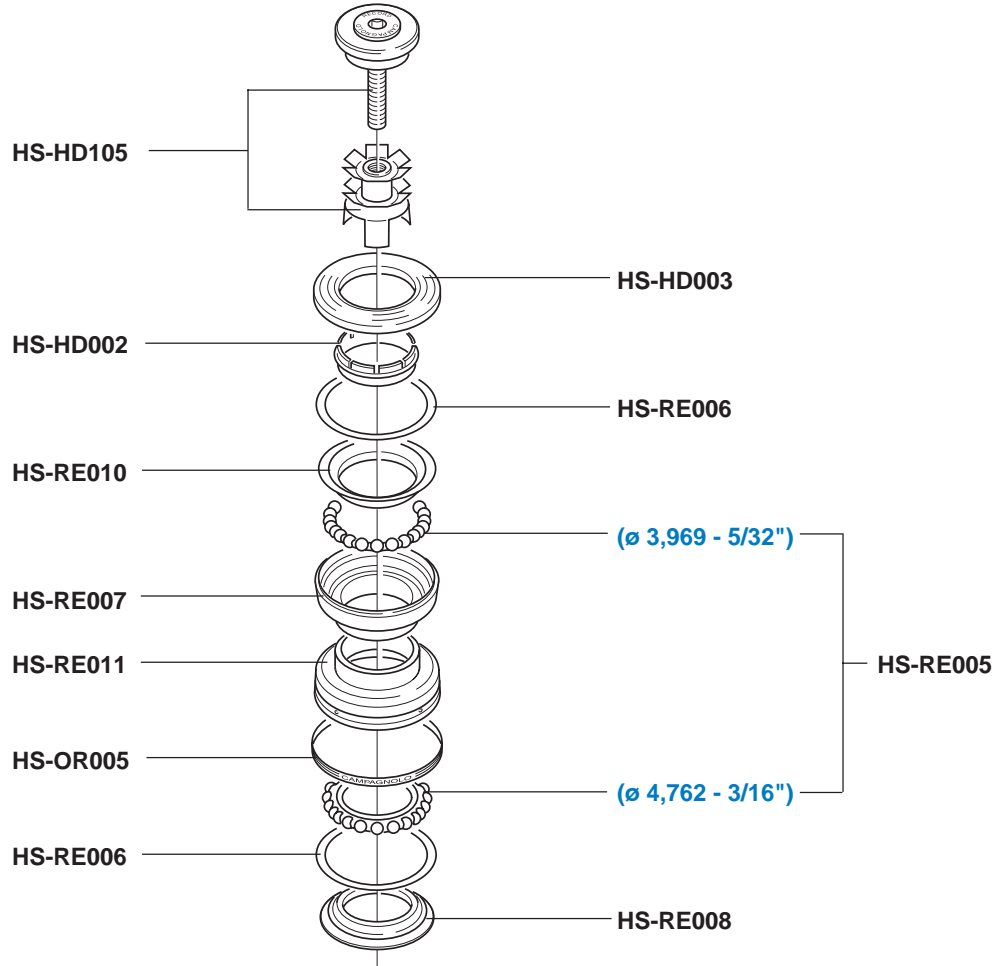

**RECORD
THREADLESS
HS-01REHD**