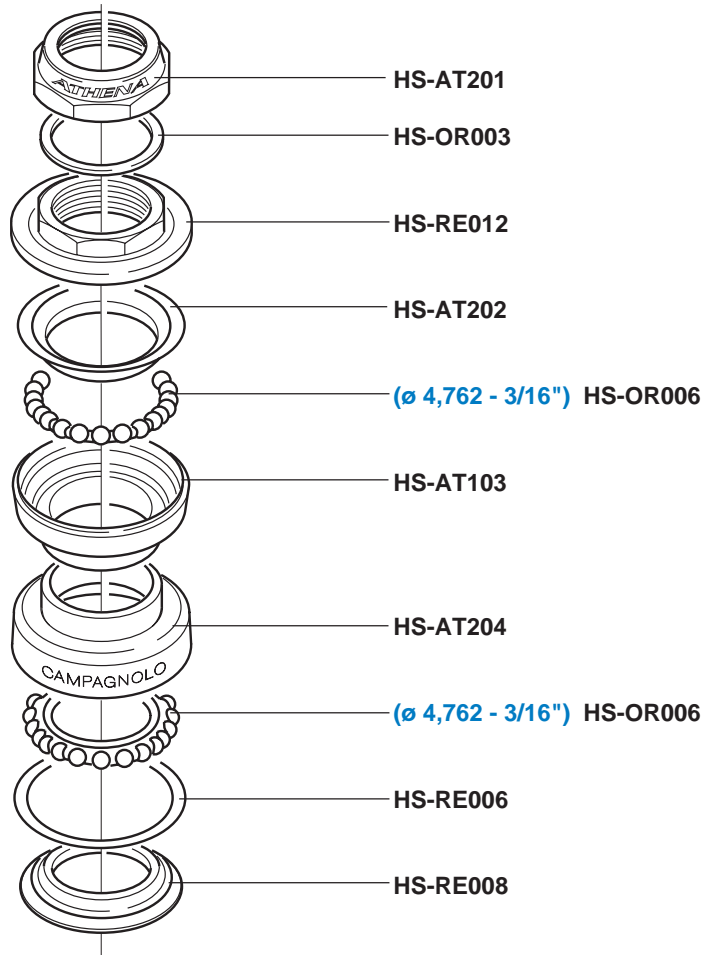

Bora 9 Speed	84
Shamal 9 Speed	87
Shamal Pista.....	90
Vento 9 Speed	93
Nucleon 9 Speed	96
Electron 9 Speed	99
Proton 9 Speed	102

Glossary.....	105
---------------	-----

RECORD
HS-21RE

**RECORD
THREADLESS
HS-01REHD**

**CHORUS
HS-21CH**

CHORUS THREADLESS HS-01CHHD

ATHENA
HS-21AT

**RECORD
TITANIUM
SP-30RE**

RECORD
IT: BB-31RECART
BC: BB-33RECART

CHORUS

IT: BB-01CHCART

BC: BB-03CHCART