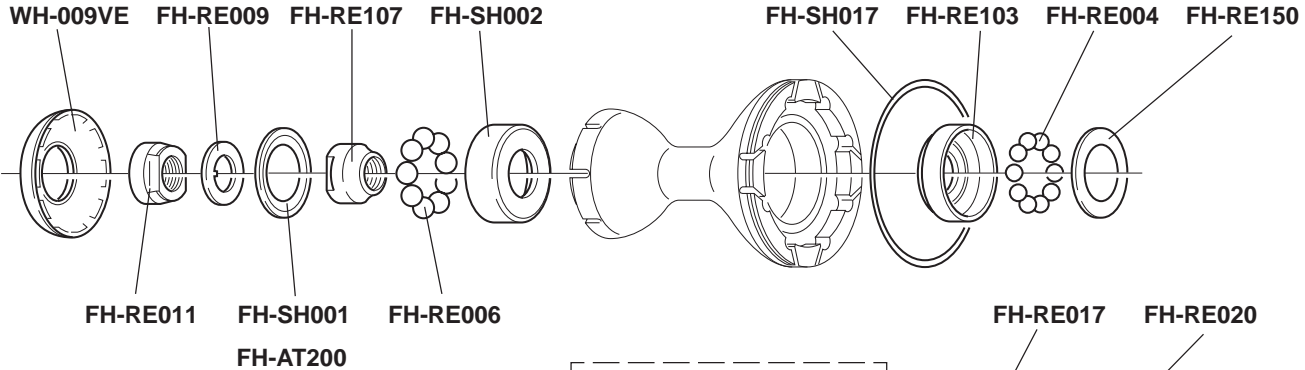

ZONDA

WH-202ZO

**ZONDA
9 SPEED**

WH-203ZO

SCIROCCO

	COMPLETE WHEELS	A	KIT (B + C + D)	KIT (B + C + D + E)
FRONT	R-SC309 clincher 28"	WH-001SC	KIT-81SC	
REAR	R-SC409 clincher 28" 9V	WH-001SC		KIT-83SC
	R-SC410 clincher 28" 8V			

	COMPLETE WHEELS	B	B right	B left
FRONT	R-SC309 clincher 28"	L. 271 mm		
REAR	R-SC409 clincher 28" 9V		L. 272 mm	L. 269 mm
	R-SC410 clincher 28" 8V			

WH-102SC

**SCIROCCO
9 SPEED**

WH-006SC

FH-MI004

FH-SC015