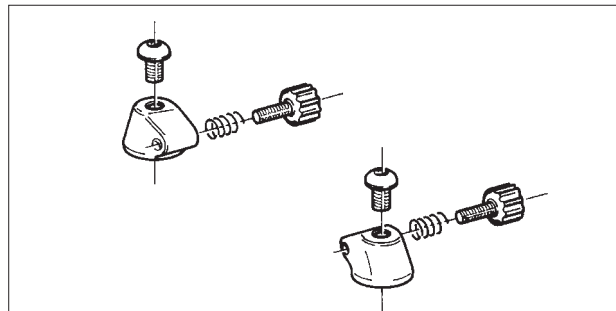

ERGOPOWER BLOCKS FOR CARBON FRAME
Aluminium: EC-RE002   Resin: EC-AT002