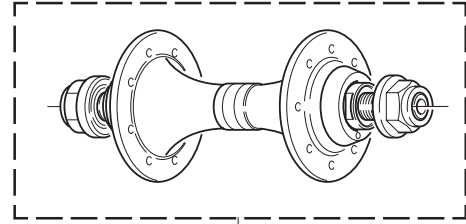

**SHAMAL
PISTA**

WH-102PI