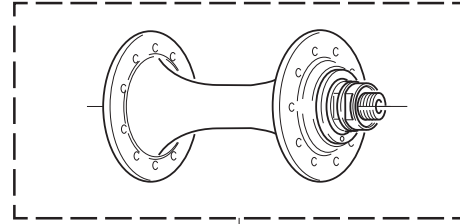

ZONDA

WH-202ZO

**ZONDA
9 SPEED**

WH-203ZO

SCIROCCO

	COMPLETE WHEELS	A	KIT (B + C + D)	KIT (B + C + D + E)
FRONT	R-SC309 clincher 28"	WH-001SC	KIT-81SC	
REAR	R-SC409 clincher 28" 9V	WH-001SC		KIT-83SC
	R-SC410 clincher 28" 8V			

	COMPLETE WHEELS	B	B right	B left
FRONT	R-SC309 clincher 28"	L. 271 mm		
REAR	R-SC409 clincher 28" 9V		L. 272 mm	L. 269 mm
	R-SC410 clincher 28" 8V			

WH-102SC

**SCIROCCO
9 SPEED**

WH-006SC

FH-MI004

FH-SC015