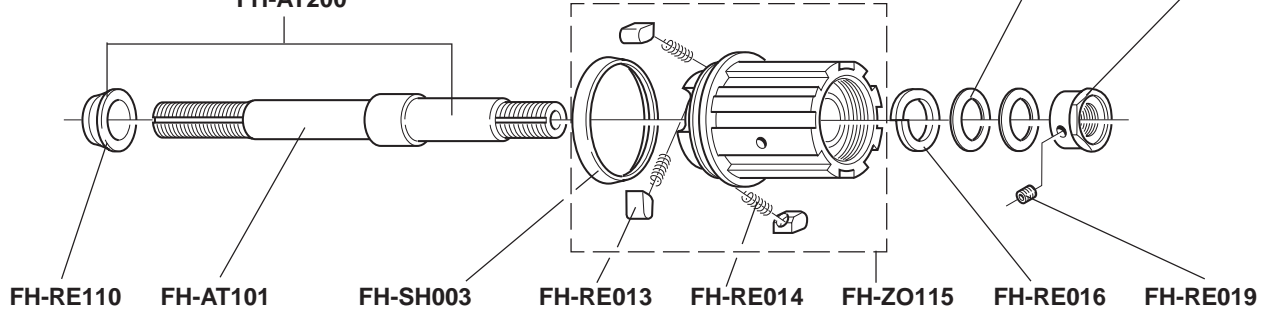

ZONDA

WH-202ZO

**ZONDA
9 SPEED**

WH-203ZO

SCIROCCO

	COMPLETE WHEELS	A	KIT (B + C + D)	KIT (B + C + D + E)
FRONT	R-SC309 clincher 28"	WH-001SC	KIT-81SC	
REAR	R-SC409 clincher 28" 9V	WH-001SC		KIT-83SC
	R-SC410 clincher 28" 8V			

	COMPLETE WHEELS	B	B right	B left
FRONT	R-SC309 clincher 28"	L. 271 mm		
REAR	R-SC409 clincher 28" 9V		L. 272 mm	L. 269 mm
	R-SC410 clincher 28" 8V			

WH-102SC

**SCIROCCO
9 SPEED**

WH-006SC

FH-MI004

FH-SC015