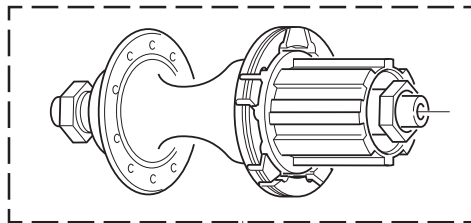

ZONDA

WH-202ZO

**ZONDA
9 SPEED**

WH-203ZO

SCIROCCO

	COMPLETE WHEELS	A	KIT (B + C + D)	KIT (B + C + D + E)
FRONT	R-SC309 clincher 28"	WH-001SC	KIT-81SC	
REAR	R-SC409 clincher 28" 9V	WH-001SC		KIT-83SC
	R-SC410 clincher 28" 8V			

	COMPLETE WHEELS	B	B right	B left
FRONT	R-SC309 clincher 28"	L. 271 mm		
REAR	R-SC409 clincher 28" 9V		L. 272 mm	L. 269 mm
	R-SC410 clincher 28" 8V			

WH-102SC

**SCIROCCO
9 SPEED**

WH-006SC

FH-MI004

FH-SC015