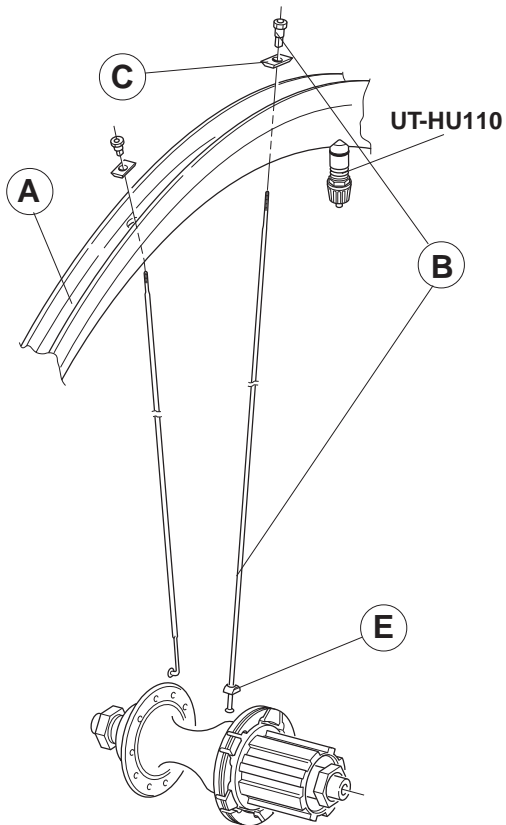

ZONDA

WH-202ZO

**ZONDA
9 SPEED**

WH-203ZO

SCIROCCO

	COMPLETE WHEELS	A	KIT (B + C + D)	KIT (B + C + D + E)
FRONT	R-SC309 clincher 28"	WH-001SC	KIT-81SC	
REAR	R-SC409 clincher 28" 9V	WH-001SC		KIT-83SC
	R-SC410 clincher 28" 8V			

	COMPLETE WHEELS	B	B right	B left
FRONT	R-SC309 clincher 28"	L. 271 mm		
REAR	R-SC409 clincher 28" 9V		L. 272 mm	L. 269 mm
	R-SC410 clincher 28" 8V			

WH-102SC

**SCIROCCO
9 SPEED**

WH-006SC

FH-MI004

FH-SC015