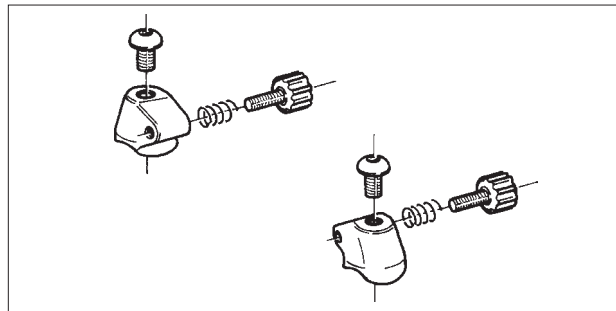

ERGOPOWER BLOCKS FOR STEEL FRAME
Aluminium: EC-RE001   Resin: EC-AT001