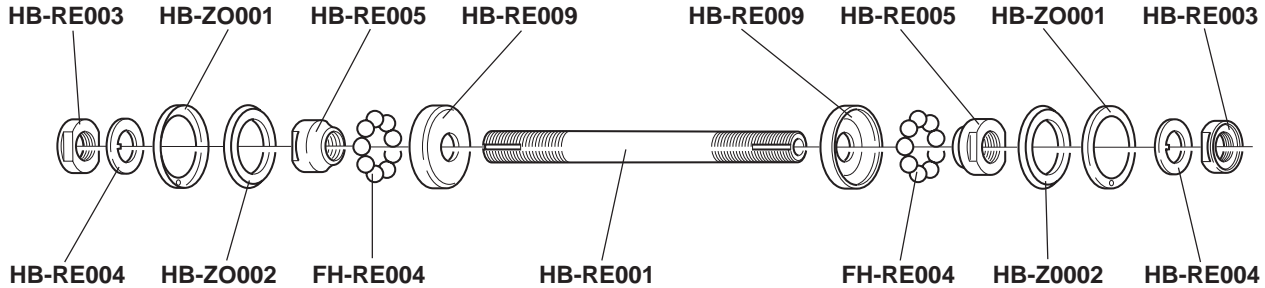

ZONDA

WH-202ZO

**ZONDA
9 SPEED**

WH-203ZO

SCIROCCO

	COMPLETE WHEELS	A	KIT (B + C + D)	KIT (B + C + D + E)
FRONT	R-SC309 clincher 28"	WH-001SC	KIT-81SC	
REAR	R-SC409 clincher 28" 9V	WH-001SC		KIT-83SC
	R-SC410 clincher 28" 8V			

	COMPLETE WHEELS	B	B right	B left
FRONT	R-SC309 clincher 28"	L. 271 mm		
REAR	R-SC409 clincher 28" 9V		L. 272 mm	L. 269 mm
	R-SC410 clincher 28" 8V			

WH-102SC

**SCIROCCO
9 SPEED**

WH-006SC

FH-MI004

FH-SC015