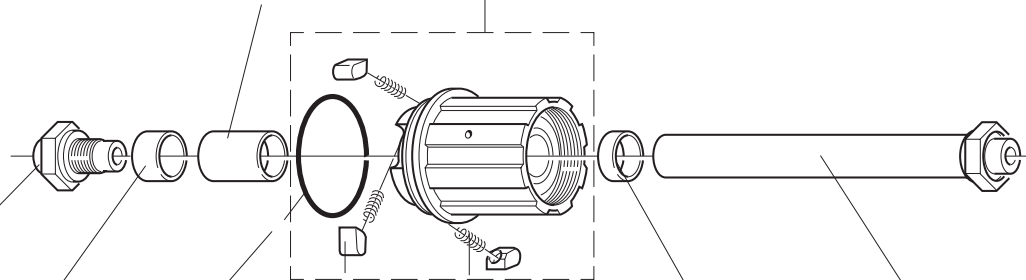

**EURUS
8 Speed**

WH-103EU

FH-MI002

FH-MI016

FH-RE012

FH-RE013

FH-RE014

FH-MI003

FH-MI001