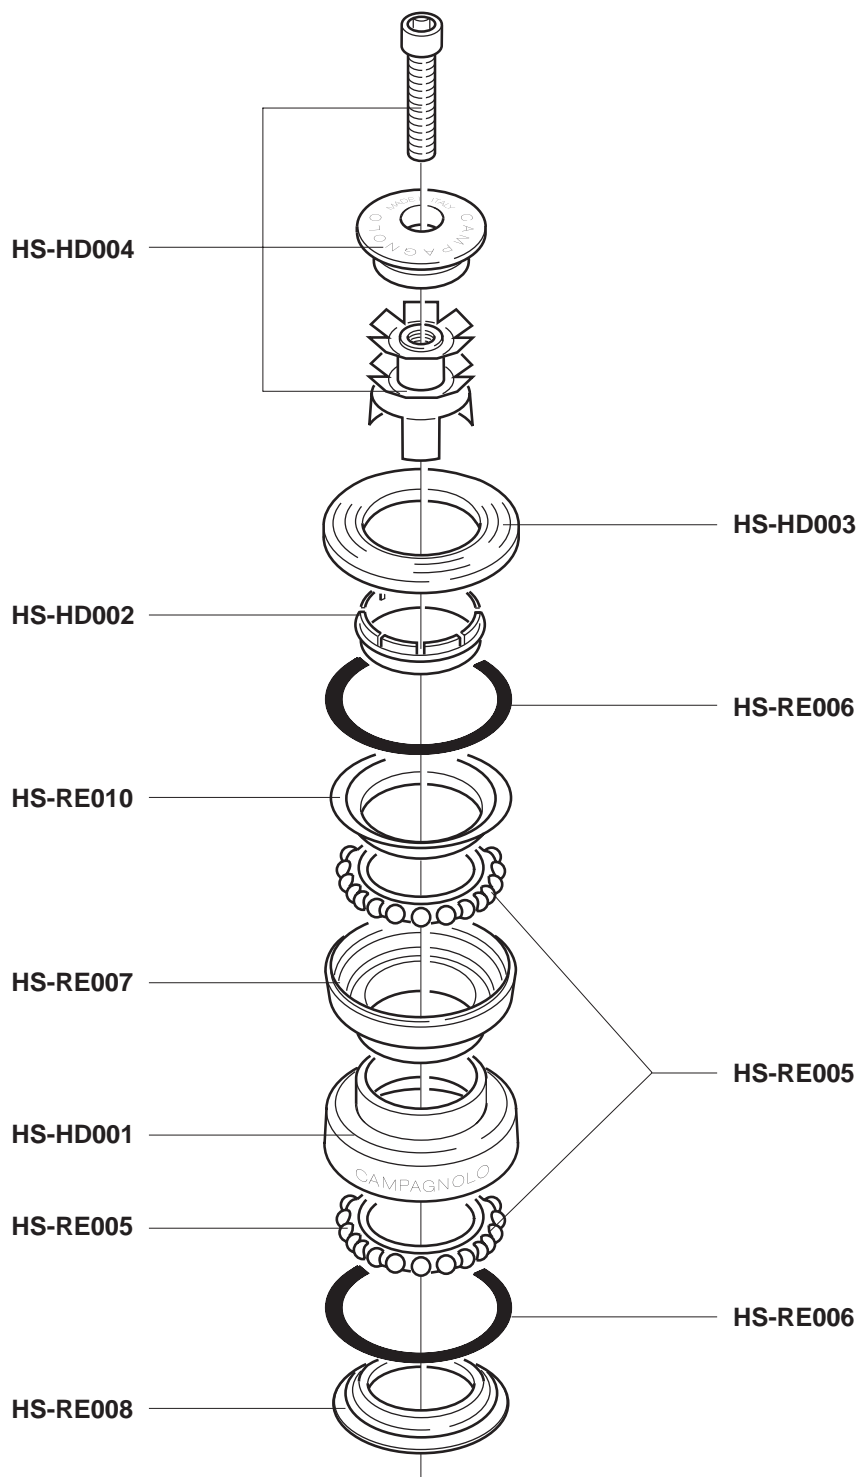

HS-100 Threadless HS-01HD

Campagnolo