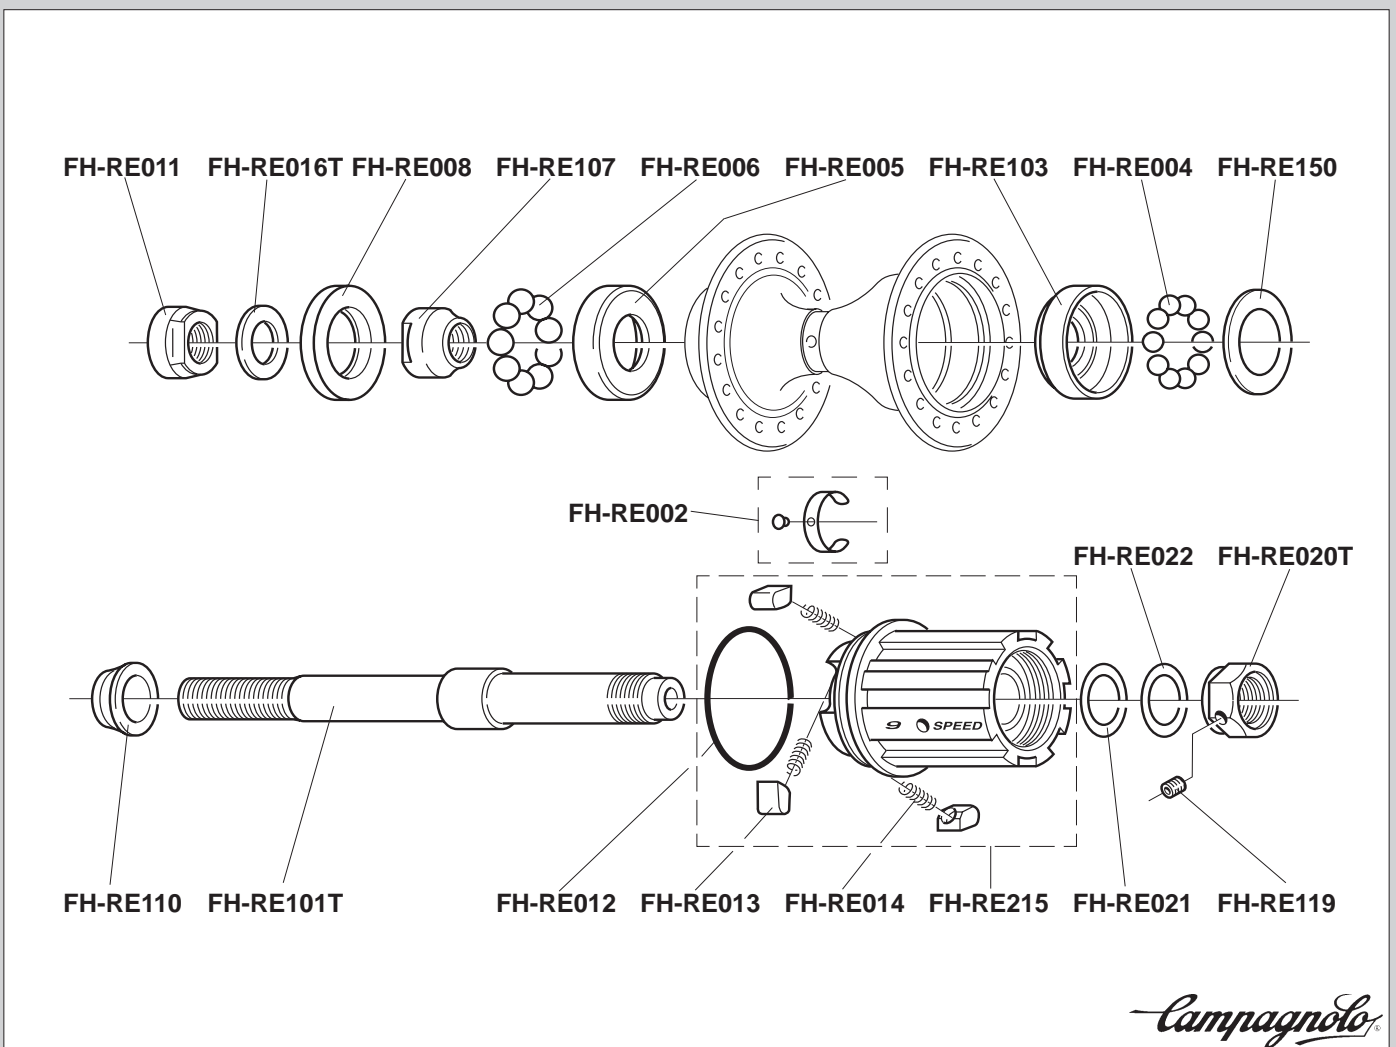

RECORD *9 Speed* FH-09RE