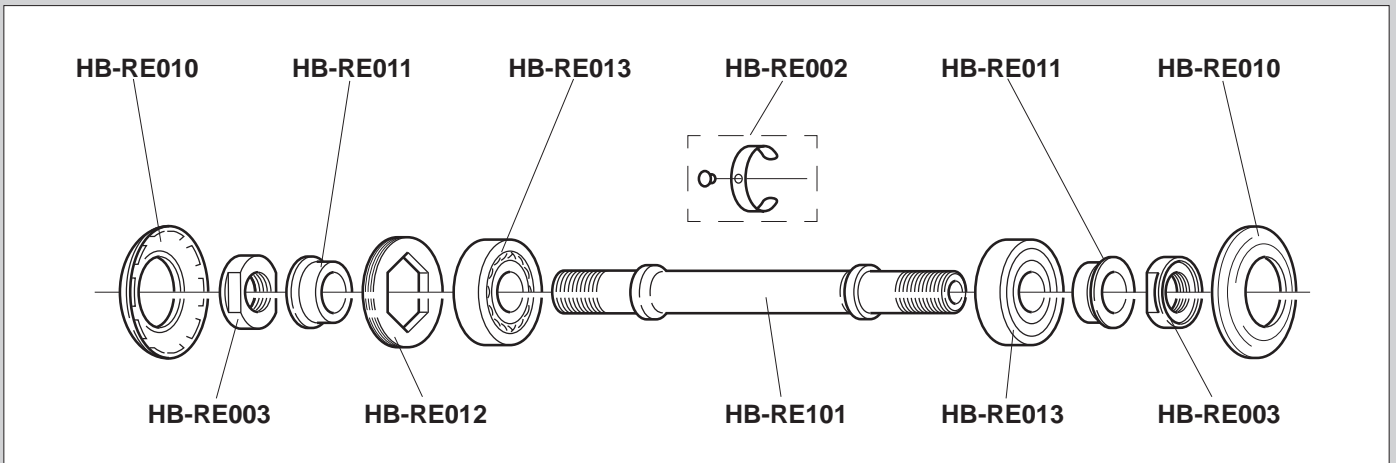

RECORD HB-30RE