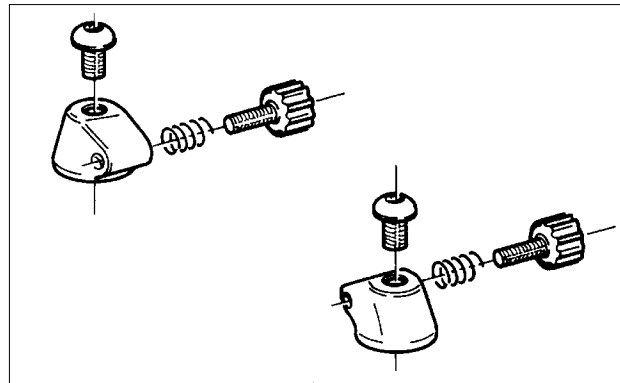

SM00SP

ERGOPOWER BLOCKS FOR STEEL FRAME

Aluminium: EC-RE001

Resin: EC-AT001

FOR CLINCHER

VE-02

ERGOPOWER BLOCKS FOR CARBON FRAME

Aluminium: EC-RE002