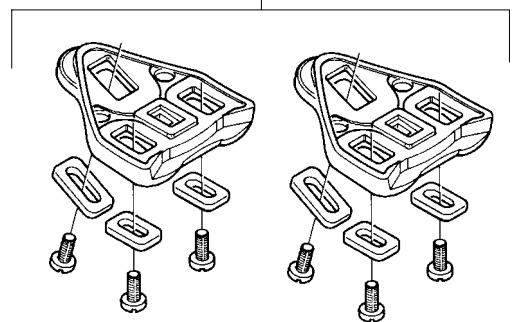

Resin: EC-AT002

FOR TUBULAR

VE-01

AI-00CD

PD-RE003

WHEELS ZONDA-SCIROCCO

	A	B FRONT	B REAR	C FRONT	C REAR LEFT	C REAR RIGHT	D
ZONDA 95 - 26"	WH-000ZO						
ZONDA 95 - 28"	WH-001ZO						
ZONDA 96 - 28"	WH-101ZO	WH-102ZO	WH-103ZO	WH-104ZO	WH-105ZO	WH-106ZO	WH-007SH
SCIROCCO - 28"	WH-001SC	WH-002SC	WH-003SC	WH-004SC	WH-004SC	WH-005SC	WH-007SC

Campagnolo

WHEELS BORA-SHAMAL-VENTO

	A 1995	A 1996
BORA Tubular - 26"	P0296	
BORA Tubular - 28"	P0306	WH-001BO
SHAMAL Tubular - 26"	P0226	WH-001SH
SHAMAL Tubular - 26" Titanium		WH-002SH
SHAMAL Tubular - 28"	P0236	WH-003SH
SHAMAL Tubular - 28" Titanium		WH-004SH
SHAMAL Clincher - 26"	P0246	
SHAMAL Clincher - 28"	P0256	WH-005SH
SHAMAL Clincher-28" Titanium		WH-006SH
VENTO Clincher - 26"		WH-001VE
VENTO Clincher - 28"	P0286	WH-002VE