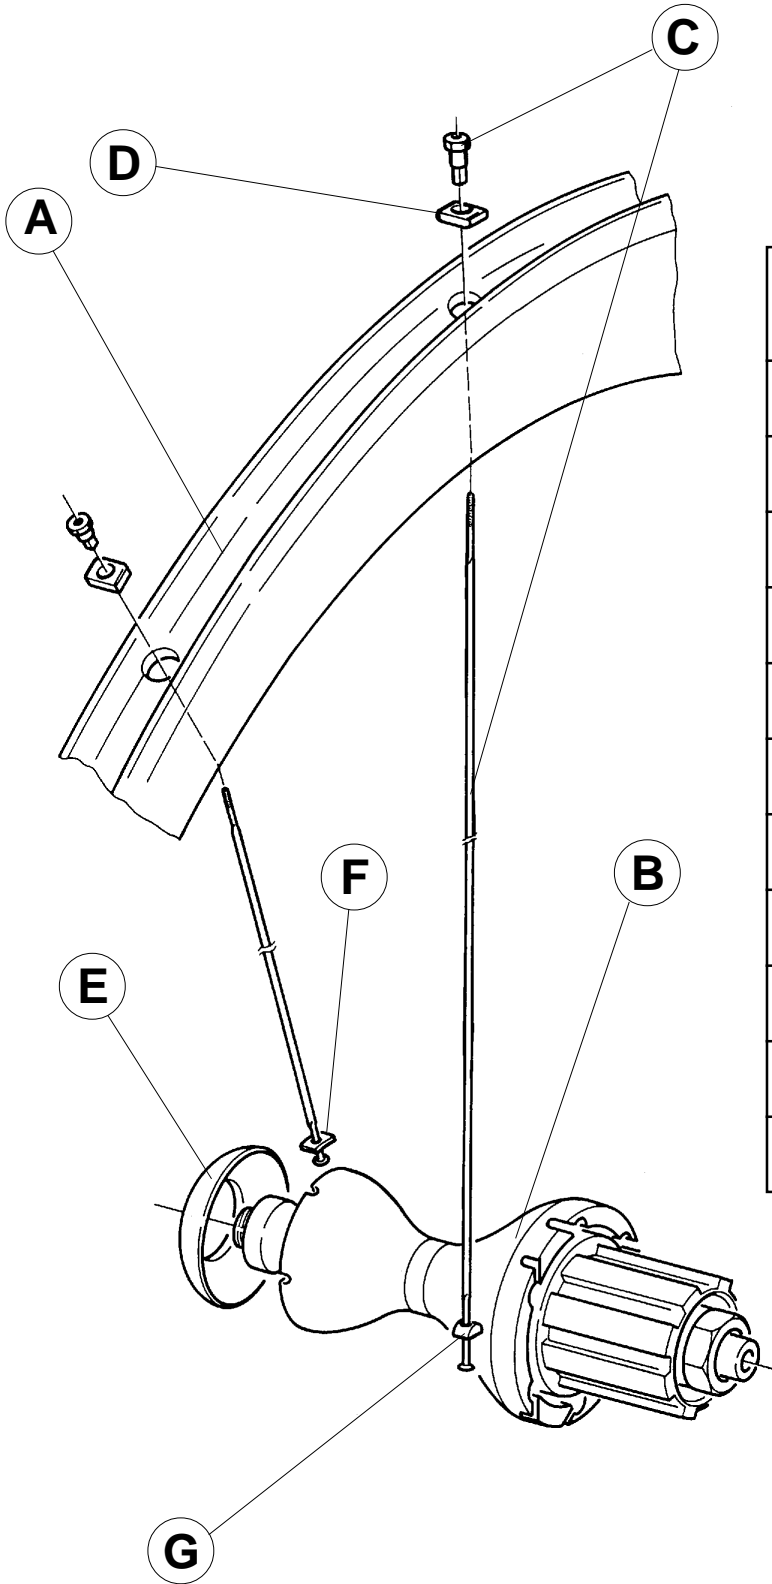

Resin: EC-AT002

FOR TUBULAR

VE-01

AI-00CD

PD-RE003

WHEELS ZONDA-SCIROCCO

	A	B FRONT	B REAR	C FRONT	C REAR LEFT	C REAR RIGHT	D
ZONDA 95 - 26"	WH-000ZO						
ZONDA 95 - 28"	WH-001ZO						
ZONDA 96 - 28"	WH-101ZO	WH-102ZO	WH-103ZO	WH-104ZO	WH-105ZO	WH-106ZO	WH-007SH
SCIROCCO - 28"	WH-001SC	WH-002SC	WH-003SC	WH-004SC	WH-004SC	WH-005SC	WH-007SC

Campagnolo

WHEELS BORA-SHAMAL-VENTO

	A 1995	A 1996
BORA Tubular - 26"	P0296	
BORA Tubular - 28"	P0306	WH-001BO
SHAMAL Tubular - 26"	P0226	WH-001SH
SHAMAL Tubular - 26" Titanium		WH-002SH
SHAMAL Tubular - 28"	P0236	WH-003SH
SHAMAL Tubular - 28" Titanium		WH-004SH
SHAMAL Clincher - 26"	P0246	
SHAMAL Clincher - 28"	P0256	WH-005SH
SHAMAL Clincher-28" Titanium		WH-006SH
VENTO Clincher - 26"		WH-001VE
VENTO Clincher - 28"	P0286	WH-002VE