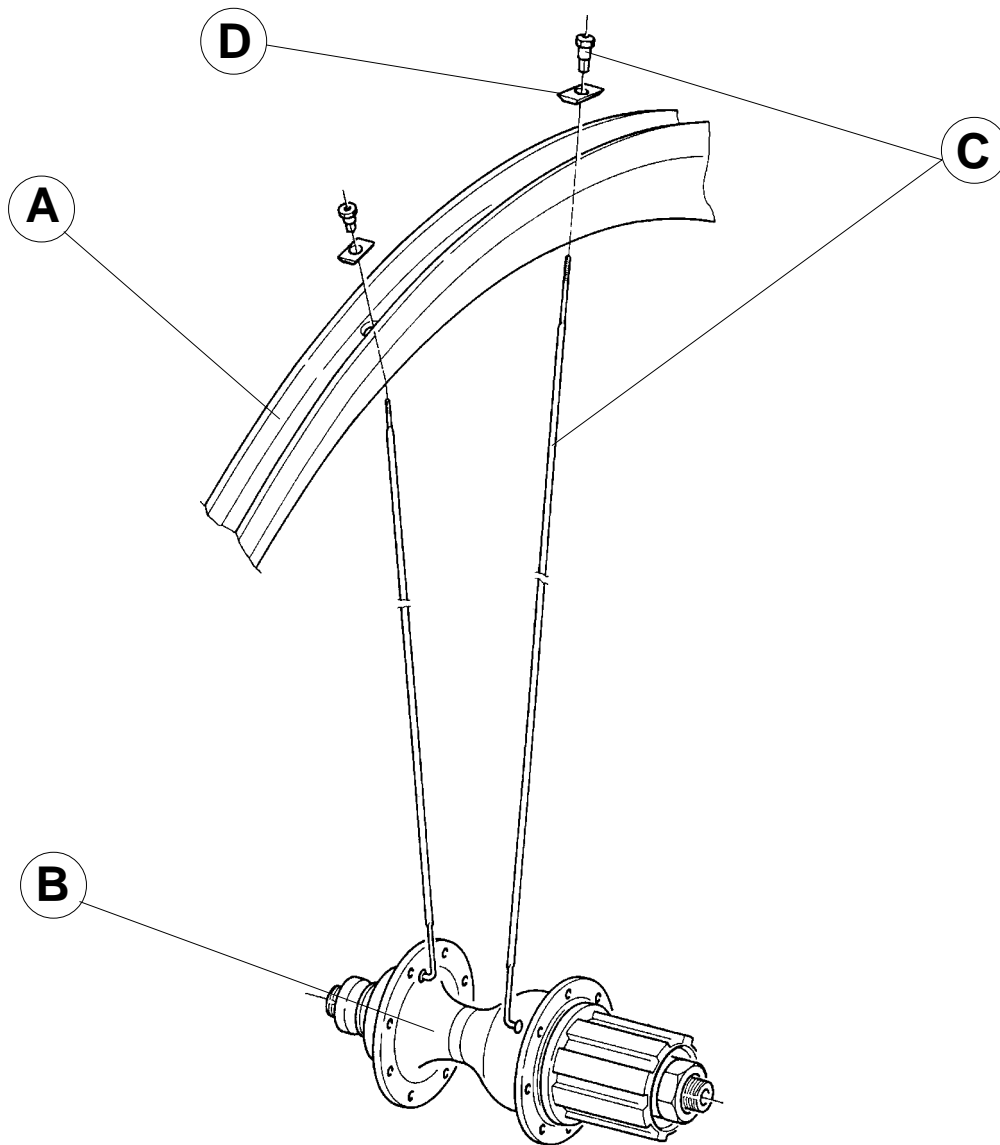

Resin: EC-AT002

FOR TUBULAR

VE-01

AI-00CD

PD-RE003

WHEELS ZONDA-SCIROCCO

	A	B FRONT	B REAR	C FRONT	C REAR LEFT	C REAR RIGHT	D
ZONDA 95 - 26"	WH-000ZO						
ZONDA 95 - 28"	WH-001ZO						
ZONDA 96 - 28"	WH-101ZO	WH-102ZO	WH-103ZO	WH-104ZO	WH-105ZO	WH-106ZO	WH-007SH
SCIROCCO - 28"	WH-001SC	WH-002SC	WH-003SC	WH-004SC	WH-004SC	WH-005SC	WH-007SC

Campagnolo

WHEELS BORA-SHAMAL-VENTO

	A 1995	A 1996
BORA Tubular - 26"	P0296	
BORA Tubular - 28"	P0306	WH-001BO
SHAMAL Tubular - 26"	P0226	WH-001SH
SHAMAL Tubular - 26" Titanium		WH-002SH
SHAMAL Tubular - 28"	P0236	WH-003SH
SHAMAL Tubular - 28" Titanium		WH-004SH
SHAMAL Clincher - 26"	P0246	
SHAMAL Clincher - 28"	P0256	WH-005SH
SHAMAL Clincher-28" Titanium		WH-006SH
VENTO Clincher - 26"		WH-001VE
VENTO Clincher - 28"	P0286	WH-002VE